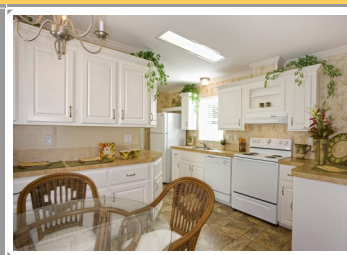

IMPERIAL ISWW-4564

IMPERIAL MODEL: ISWW-4564-258©

16' X 56'

(APPROX. 858 SQ.FT.)

Popular Options:

Dishwasher
Mirrored Closet Doors in Master Bedroom
Dead Bolt on Main Entry Door

3 Fan Preps
4 Pairs of Shutters

Additional Options Shown:

Ice Maker in Refrigerator
China Sinks in Both Baths
Elongated Toilets
China Cabinets over Hutch Base

Saturn Carpet
Optional Vinyl Flooring
Vinyl Foyer Entry
Optional Panel Color

“YOUR JACOBSEN CONNECTION”

16529 US Hwy 19 N.
Clearwater, Florida

Phone: 727-535-5262
Toll Free: 800-838-8888
Fax: 727-535-6822

E-mail: info@citrus-meadowood.com
Website: www.citrus-meadowood.com

- 2 Bedrooms / 2 Bathrooms
- Eat in Dining Area
- Open Living Area
- Large Master Bedroom and Closet
- Large Utility Area
- 2x6 Exterior Walls 16" O.C
- 5 Year Jacobsen Halo Warranty
- View Virtual Tour on our Website