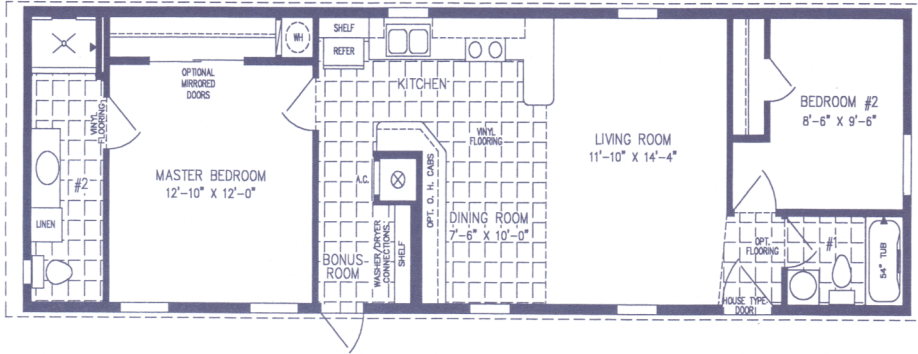

IMPERIAL ISWW-4564

IMPERIAL MODEL: ISWW-4564-258©

16' X 56'

(APPROX. 858 SQ.FT.)

Popular Options:

Dishwasher
Mirrored Closet Doors in Master Bedroom
Dead Bolt on Main Entry Door

3 Fan Preps
4 Pairs of Shutters

Additional Options Shown:

Ice Maker in Refrigerator
China Sinks in Both Baths
Elongated Toilets
China Cabinets over Hutch Base

Saturn Carpet
Optional Vinyl Flooring
Vinyl Foyer Entry
Optional Panel Color