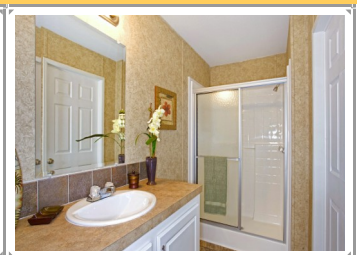

IMPERIAL ISWW-4564

IMPERIAL MODEL: ISWW-4564-258©

16' X 56'

(APPROX. 858 SQ.FT.)

Popular Options:

Dishwasher
Mirrored Closet Doors in Master Bedroom
Dead Bolt on Main Entry Door

3 Fan Preps
4 Pairs of Shutters

Additional Options Shown:

Ice Maker in Refrigerator
China Sinks in Both Baths
Elongated Toilets
China Cabinets over Hutch Base

Saturn Carpet
Optional Vinyl Flooring
Vinyl Foyer Entry
Optional Panel Color

“YOUR JACOBSEN CONNECTION”

16529 US Hwy 19 N.
Clearwater, Florida

Phone: 727-535-5262
Toll Free: 800-838-8888
Fax: 727-535-6822

E-mail: info@citrus-meadowood.com
Website: www.citrus-meadowood.com

- 2 Bedrooms / 2 Bathrooms
- Eat in Dining Area
- Open Living Area
- Large Master Bedroom and Closet
- Large Utility Area
- 2x6 Exterior Walls 16" O.C
- 5 Year Jacobsen Halo Warranty
- View Virtual Tour on our Website