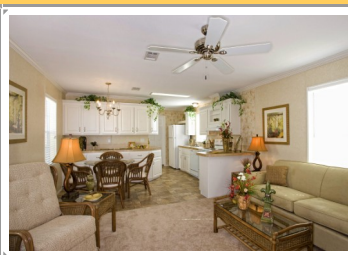

- 2 Bedrooms / 2 Bathrooms
- Eat in Dining Area
- Open Living Area
- Large Master Bedroom and Closet
- Large Utility Area
- 2x6 Exterior Walls 16" O.C
- 5 Year Jacobsen Halo Warranty
- View Virtual Tour on our Website

**Located at Factory
in Safety Harbor**

Directions on Back

“Building Dreams one home at a time”