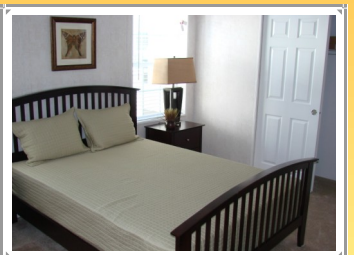

Phone: 727-535-5262
Toll Free: 800-838-8888
Fax: 727-535-6822

E-mail: info@citrus-meadowood.com
Website: www.citrus-meadowood.com

- 2 Bedrooms / 2 Bathrooms
- Large Open Living Area
- Huge Porch
- Eat in Dining Area
- Large Master Bedroom and Closet
- 2x6 Exterior Walls 16" O.C
- 5 Year Jacobsen Halo Warranty
- View Virtual Tour on our Website