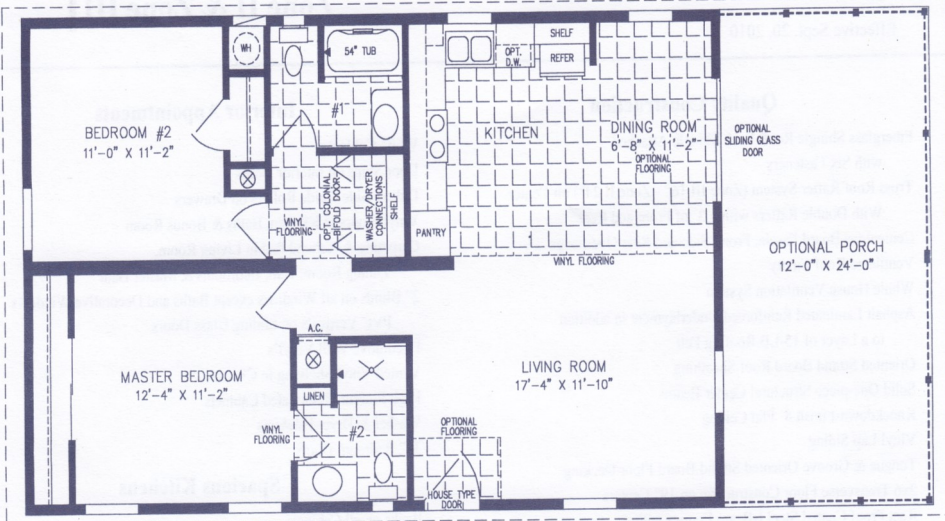

IMPERIAL IMP-2403A

IMPERIAL MODEL: IMP-2403A-254[©]

24' X 40' (24' X 52' WITH PORCH)

(APPROX. 960 S.F. - 1,280 S.F. WITH PORCH)

Popular Options:

Dishwasher
3 Fan Preps
Colonial Bi-Fold Doors

Sliding Glass Door
Dead Bolt
Vinyl Foyer Entry

Phone: 727-535-5262
Toll Free: 800-838-8888
Fax: 727-535-6822

E-mail: info@citrus-meadowood.com
Website: www.citrus-meadowood.com

- 2 Bedrooms / 2 Bathrooms
- Large Open Living Area
- Huge Porch
- Eat in Dining Area
- Large Master Bedroom and Closet
- 2x6 Exterior Walls 16" O.C
- 5 Year Jacobsen Halo Warranty
- View Virtual Tour on our Website