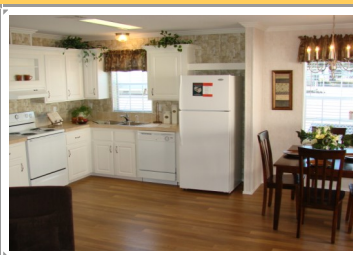

IMPERIAL IMP-2403A

IMPERIAL MODEL: IMP-2403A-254[©]

24' X 40' (24' X 52' WITH PORCH)

(APPROX. 960 S.F. - 1,280 S.F. WITH PORCH)

Popular Options:

Dishwasher
3 Fan Preps
Colonial Bi-Fold Doors

Sliding Glass Door
Dead Bolt
Vinyl Foyer Entry

Additional Options Shown:

Full Porch with rails
Drape Valances in Kit/LR/DR
2 SunTek Skylights

Saturn Carpet
Upgrade Kitchen Floor Vinyl
Upgrade Vinyl in Dining Room

"YOUR JACOBSEN CONNECTION"

16529 US Hwy 19 N.
Clearwater, Florida

Phone: 727-535-5262
Toll Free: 800-838-8888
Fax: 727-535-6822

E-mail: info@citrus-meadowood.com
Website: www.citrus-meadowood.com

- 2 Bedrooms / 2 Bathrooms
- Large Open Living Area
- Huge Porch
- Eat in Dining Area
- Large Master Bedroom and Closet
- 2x6 Exterior Walls 16" O.C
- 5 Year Jacobsen Halo Warranty
- View Virtual Tour on our Website