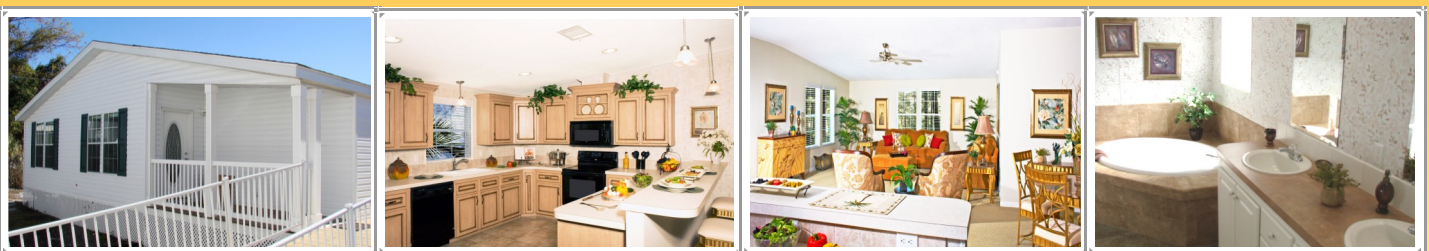

TNR-7483

TNR MODEL: TNR-7483-575[©]
42' X 48'/42' (42' X 48' with Porch)
 (APPROX. 1,840 SQ.FT. - with Porch 1,920 SQ FT)

Options Shown:

Half Porch with Rails
 Oval Glass Main Entry Door with Dead Bolt
 Additional Sink in Master Bath
 4 Fan Preps
 Drawer Stack in Master Bath
 Linen in Master Bath and Hall
 Chef's Delight
 25 cu.ft Side-by-Side Refrig w/ Ice and Water in Door
 Dishwasher, Disposal, Glass Top Range
 Over the Range Microwave
 American Standard Kit Sink w/ Integra Faucet
 Shaded Maple Cabs in Kit & BR - Cabs over Refrig
 60" Tile Shower in Master Bath
 Oval Tub with Tile Surround
 Large Acrylic Block Window

Painted Drywall LR/DR/Hall
 Seamless Beam
 Floor Vinyl Entry
 3 Pairs of Shutters
 200 AMP Electrical Service
 Colonial Bi-Fold Doors
 Painted Drywall in Master Bedroom
 Option Paint Color: Veil of Dusk
 4 Key West Columns
 2 Rectangula Winows in Master Bath
 Additional Window in 2nd Bedroom
 French Door in Master Bath
 4 Recessed Spot Lights in Kitchen
 60" Tub/Shower in Hall Bath
 Dimensional Shingles

- 3 Bedrooms / 2 Bathrooms
- Large Kitchen w/ Breakfast Bar
- Covered Entry Porch
- Formal Dining Area
- Large Master Bedroom and Closet
- 2x8 : 2x6 : 2x4 all 16" O.C
- 5 Year Jacobsen Halo Warranty
- View Virtual Tour on our Website