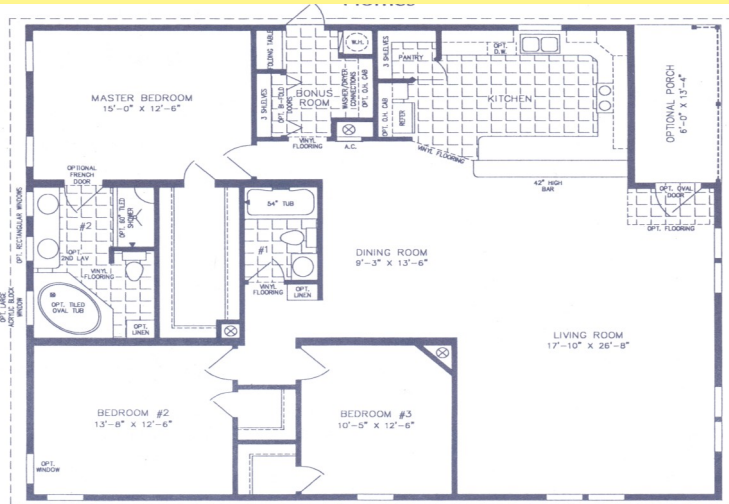

TNR-7483

TNR MODEL: TNR-7483-575[©]
42' X 48'/42' (42' X 48' with Porch)
 (APPROX. 1,840 SQ.FT. - with Porch 1,920 SQ FT)

Options Shown:

Half Porch with Rails
 Oval Glass Main Entry Door with Dead Bolt
 Additional Sink in Master Bath
 4 Fan Preps
 Drawer Stack in Master Bath
 Linen in Master Bath and Hall
 Chef's Delight
 25 cu.ft Side-by-Side Refrig w/ Ice and Water in Door
 Dishwasher, Disposal, Glass Top Range
 Over the Range Microwave
 American Standard Kit Sink w/ Integra Faucet
 Shaded Maple Cabs in Kit & BR - Cabs over Refrig
 60" Tile Shower in Master Bath
 Oval Tub with Tile Surround
 Large Acrylic Block Window

Painted Drywall LR/DR/Hall
 Seamless Beam
 Floor Vinyl Entry
 3 Pairs of Shutters
 200 AMP Electrical Service
 Colonial Bi-Fold Doors
 Painted Drywall in Master Bedroom
 Option Paint Color: Veil of Dusk
 4 Key West Columns
 2 Rectangula Winows in Master Bath
 Additional Window in 2nd Bedroom
 French Door in Master Bath
 4 Recessed Spot Lights in Kitchen
 60" Tub/Shower in Hall Bath
 Dimensional Shingles

- 3 Bedrooms / 2 Bathrooms
- Large Kitchen w/ Breakfast Bar
- Covered Entry Porch
- Formal Dining Area
- Large Master Bedroom and Closet
- 2x8 : 2x6 : 2x4 all 16" O.C
- 5 Year Jacobsen Halo Warranty
- View Virtual Tour on our Website