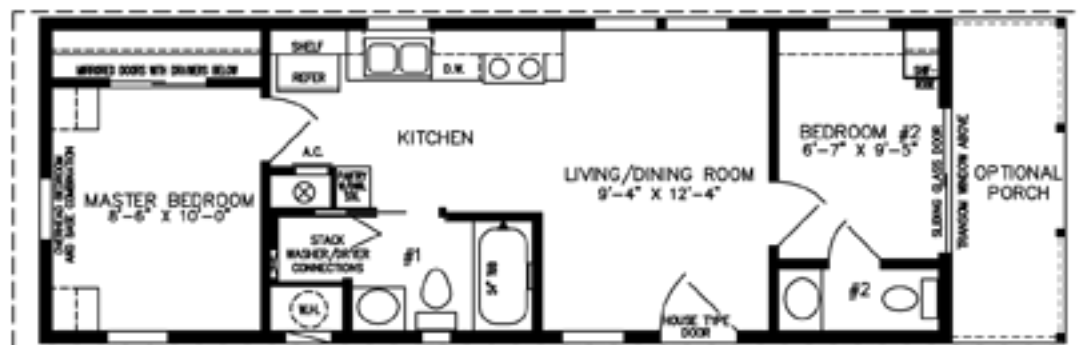

The Imperial Cottage

600 Pockard Court ■ Safety Harbor, Florida 34695 ■ Telephone (727) 726-1138

NOTE:

CHECK WITH YOUR SALESPERSON
TO IDENTIFY OPTIONAL ITEMS
THAT ARE ON THIS PRINT.

13'-4" X 37'-4"

13'-4" X 42' W/PORCH

498 SQUARE FEET (560 SQ. FT. W/PORCH)

Model IMC-4371

(PM091372)

2012

(ALL SIZES ARE APPROX.)

DESIGNED FOR ZONES I & III © 11-04-07