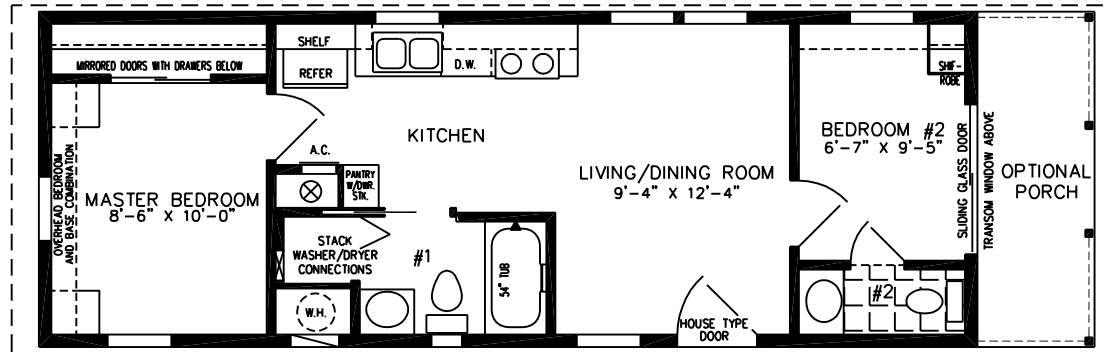

Deloro Cottages

**JACOBSEN
HOMES**

600 Packard Court ■ Safety Harbor, Florida 34695 ■ Telephone (727) 726-1138

NOTE:

CHECK WITH YOUR SALESPERSON
TO IDENTIFY OPTIONAL ITEMS
THAT ARE ON THIS PRINT.

13'-4" X 37'-4"
13'-4" X 42' W/PORCH

498 SQUARE FEET (560 SQ. FT. W/PORCH)

Model DC-4371

(PM091372)

2010

(ALL SIZES ARE APPROX.)

DESIGNED FOR ZONES II & III © 11-04-07