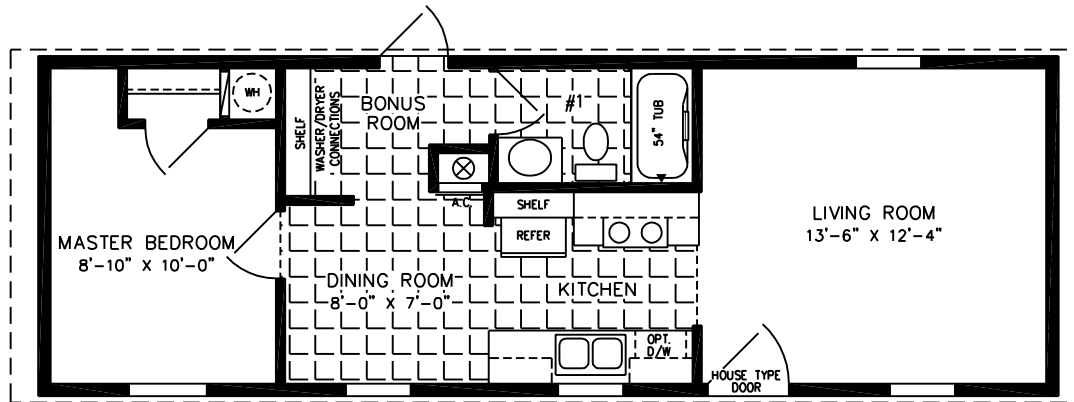

The Imperial

NOTE:

CHECK WITH YOUR SALESPERSON
TO IDENTIFY OPTIONAL ITEMS
THAT ARE ON THIS PRINT.

600 Packard Court ■ Safety Harbor, Florida 34695 ■ Telephone (727) 726-1138

13'-4" X 40'

533 SQUARE FEET

Model ISW-1401

2010

(ALL SIZES ARE APPROX.)
DESIGNED FOR ZONES II & III

© 06-13-09