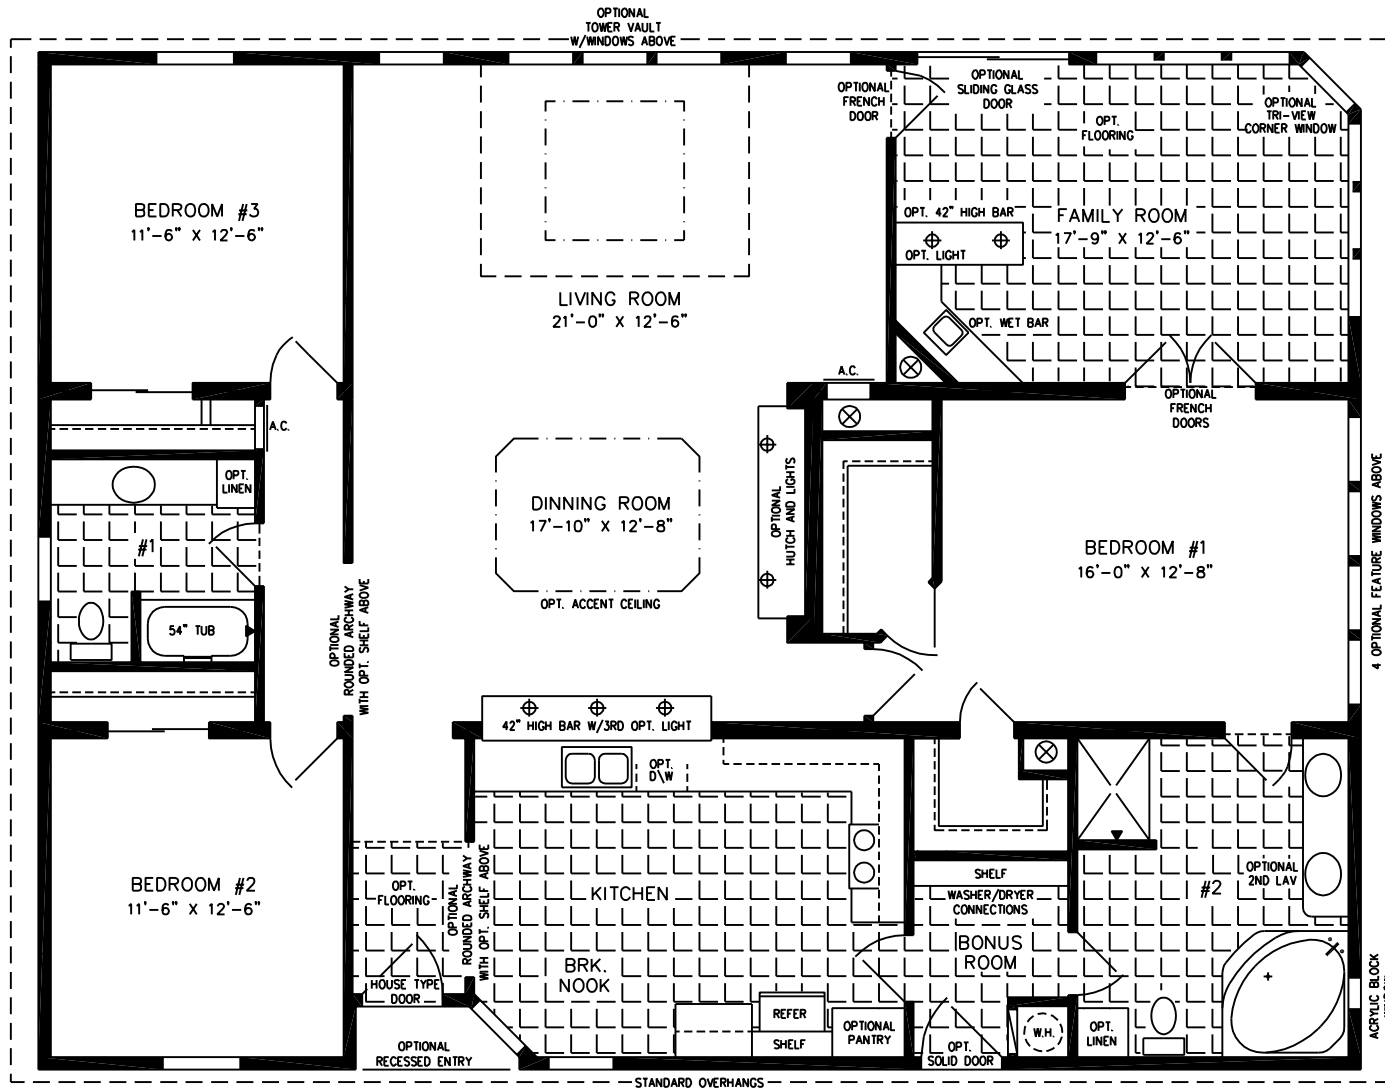

The TNR

42' X 52'
2,080 SQUARE FEET

Model TNR-7521

2010 (ALL SIZES ARE APPROX.)

DESIGNED FOR ZONES II & III © 5-10-04

600 Packard Court ■ Safety Harbor, Florida 34695 ■ Telephone (727) 726-1138