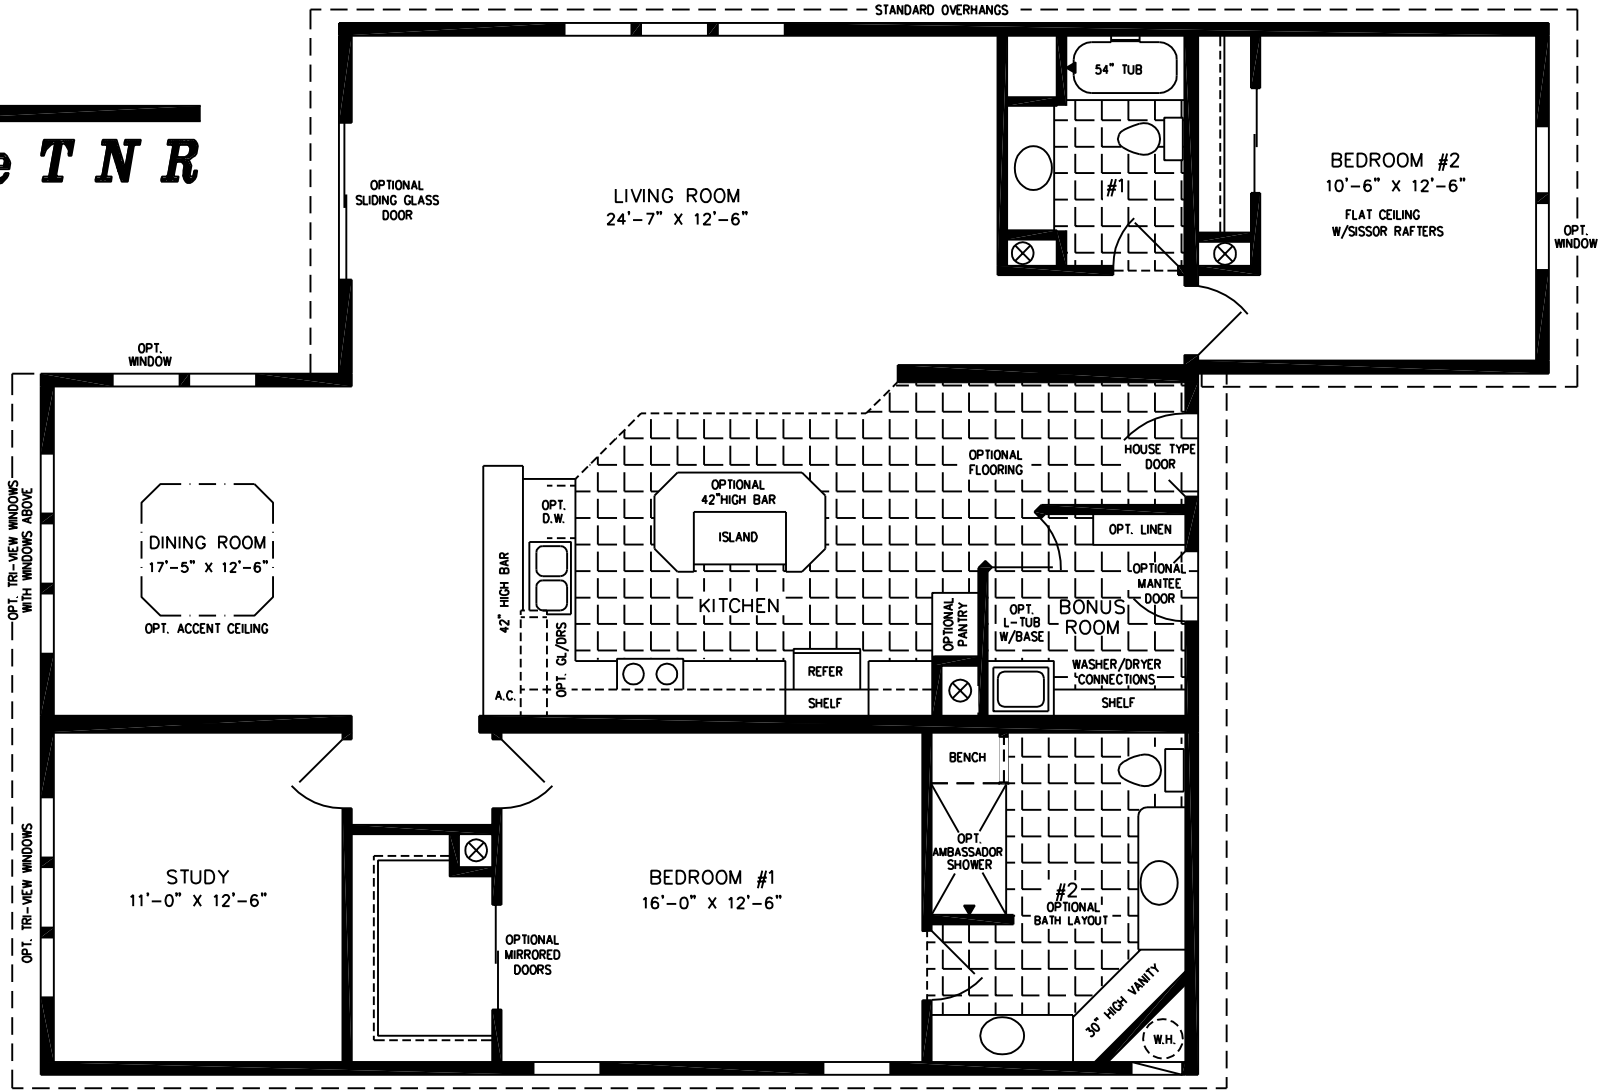

# The TNR

**42' X 44' X 46'**  
1,787 SQUARE FEET

**Model TNR-7441**  
**2010** (ALL SIZES ARE APPROX.)

DESIGNED FOR ZONES II & III © 5-12-04

600 Packard Court ■ Safety Harbor, Florida 34695 ■ Telephone (727) 726-1138