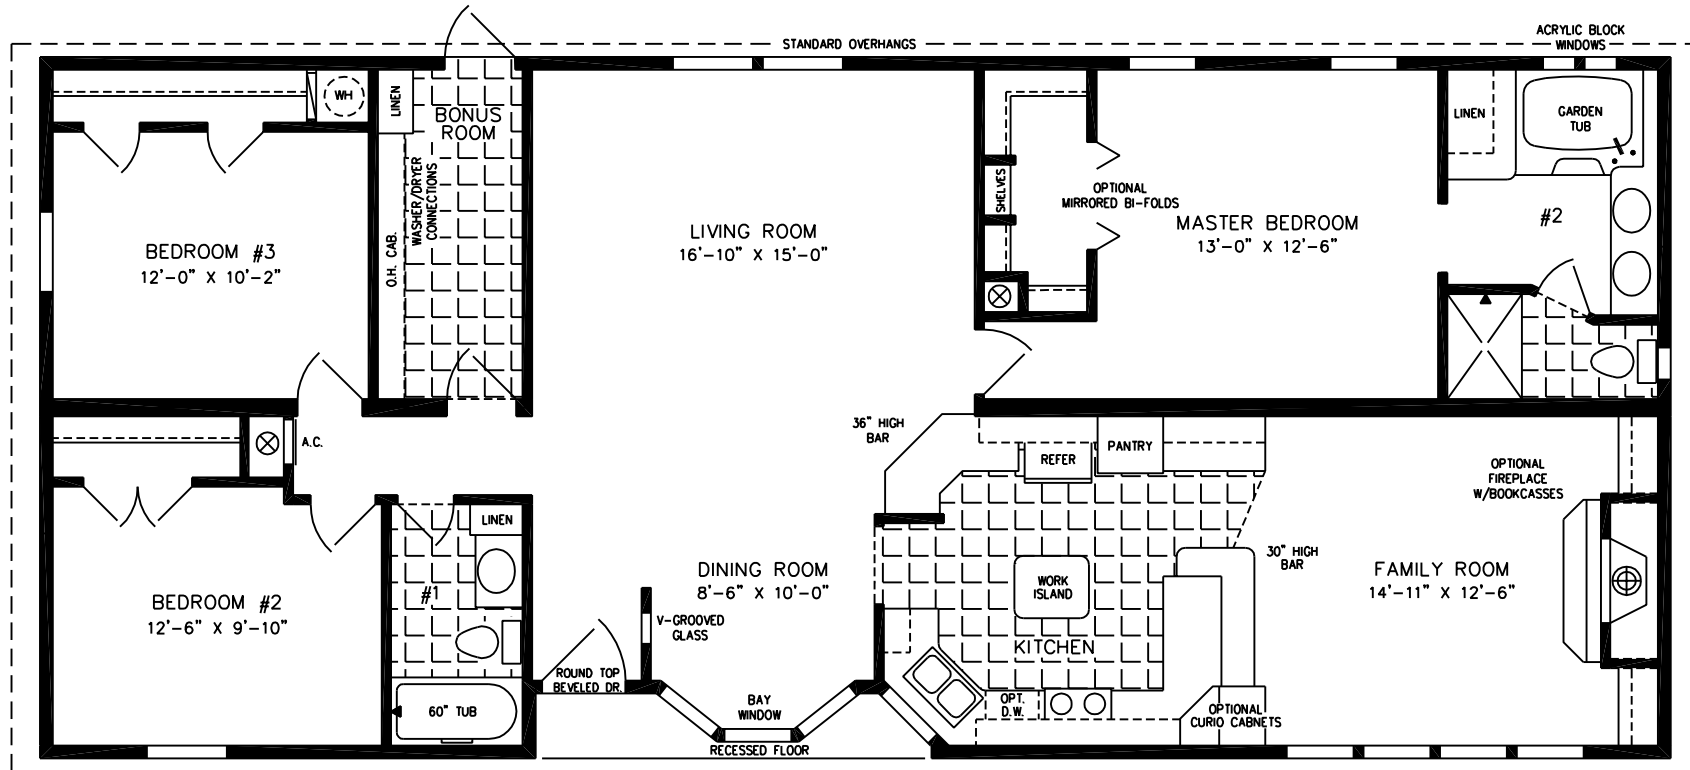

# The Chateau

600 Packard Court ■ Safety Harbor, Florida 34695 ■ Telephone (727) 726-1138

**28' X 62'**  
1,653 SQUARE FEET

**Model CT-4622B**

**2010**

(ALL SIZES ARE APPROX.)  
DESIGNED FOR ZONES II & III