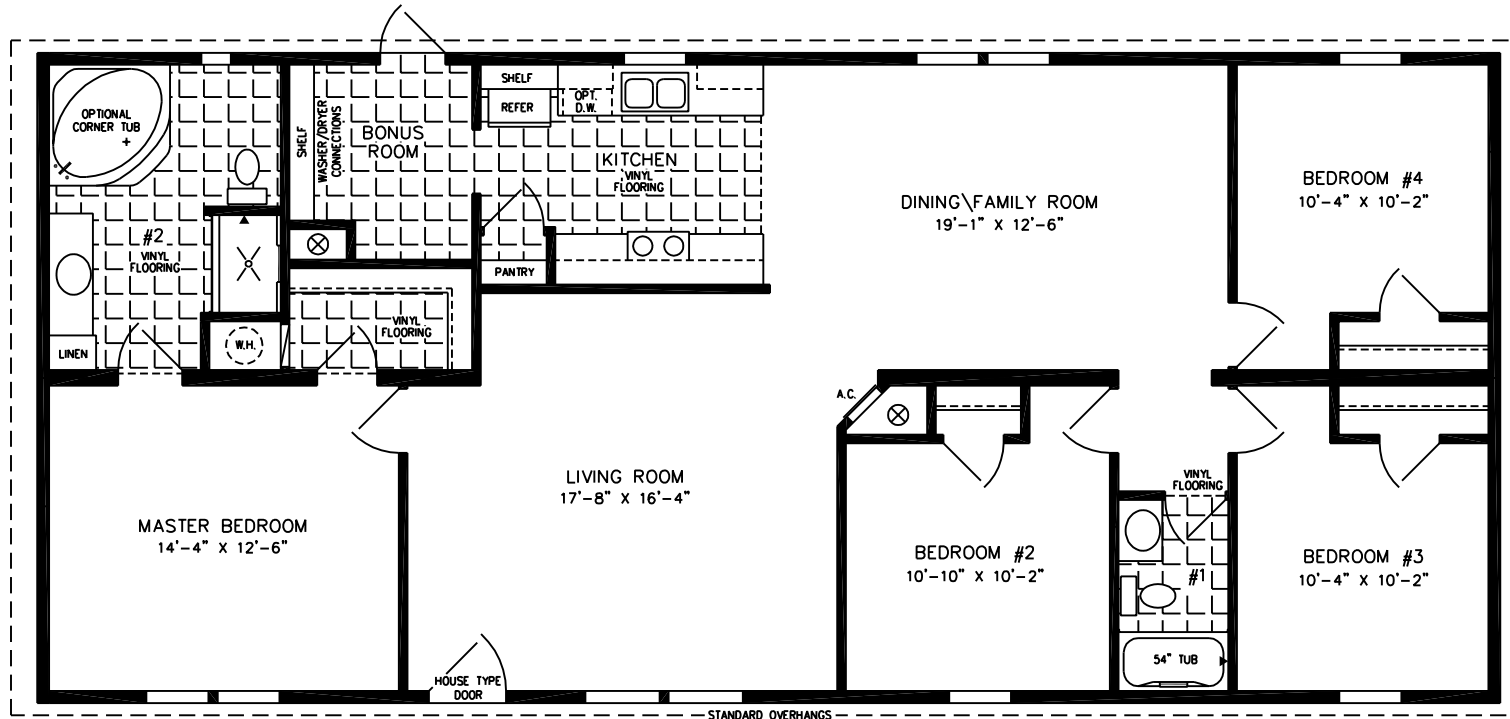

The Imperial

ALTERNATE ISLAND KITCHEN (IMP-46019B-1K)

600 Packard Court ■ Safety Harbor, Florida 34695 ■ Telephone (727) 726-1138

NOTE:
CHECK WITH YOUR SALESPERSON
TO IDENTIFY OPTIONAL ITEMS
THAT ARE ON THIS PRINT.

28' X 60'
1,600 SQUARE FEET

Model IMP-46019B-GK

2010

(ALL SIZES ARE APPROX.)
DESIGNED FOR ZONES II & III

© 11-13-08