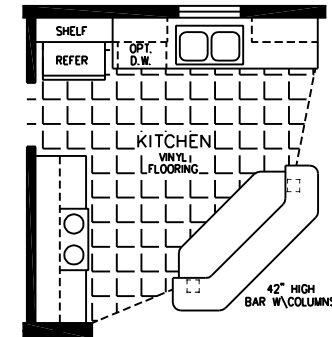

The Imperial

ALTERNATE ISLAND KITCHEN (IMP-46019B-1K)

600 Packard Court ■ Safety Harbor, Florida 34695 ■ Telephone (727) 726-1138

NOTE:
CHECK WITH YOUR SALESPERSON
TO IDENTIFY OPTIONAL ITEMS
THAT ARE ON THIS PRINT.

28' X 60'
1,600 SQUARE FEET

Model IMP-46019B-GK

2010

(ALL SIZES ARE APPROX.)
DESIGNED FOR ZONES II & III

© 11-13-08