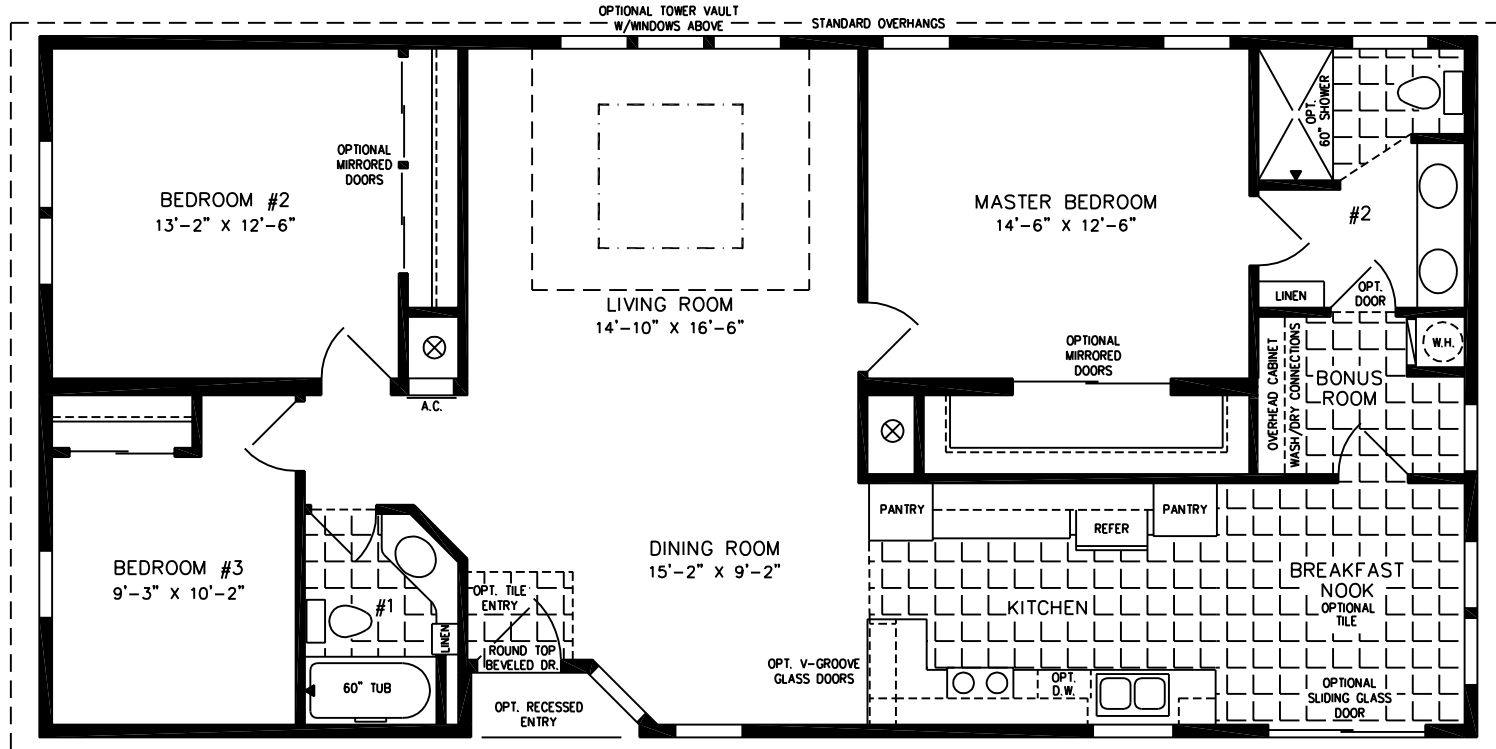

The Chateau

28' X 54'-8"

1,458 SQUARE FEET

Model CT-4544B

2010 (ALL SIZES ARE APPROX.)

DESIGNED FOR ZONES II & III

600 Packard Court ■ Safety Harbor, Florida 34695 ■ Telephone (727) 726-1138