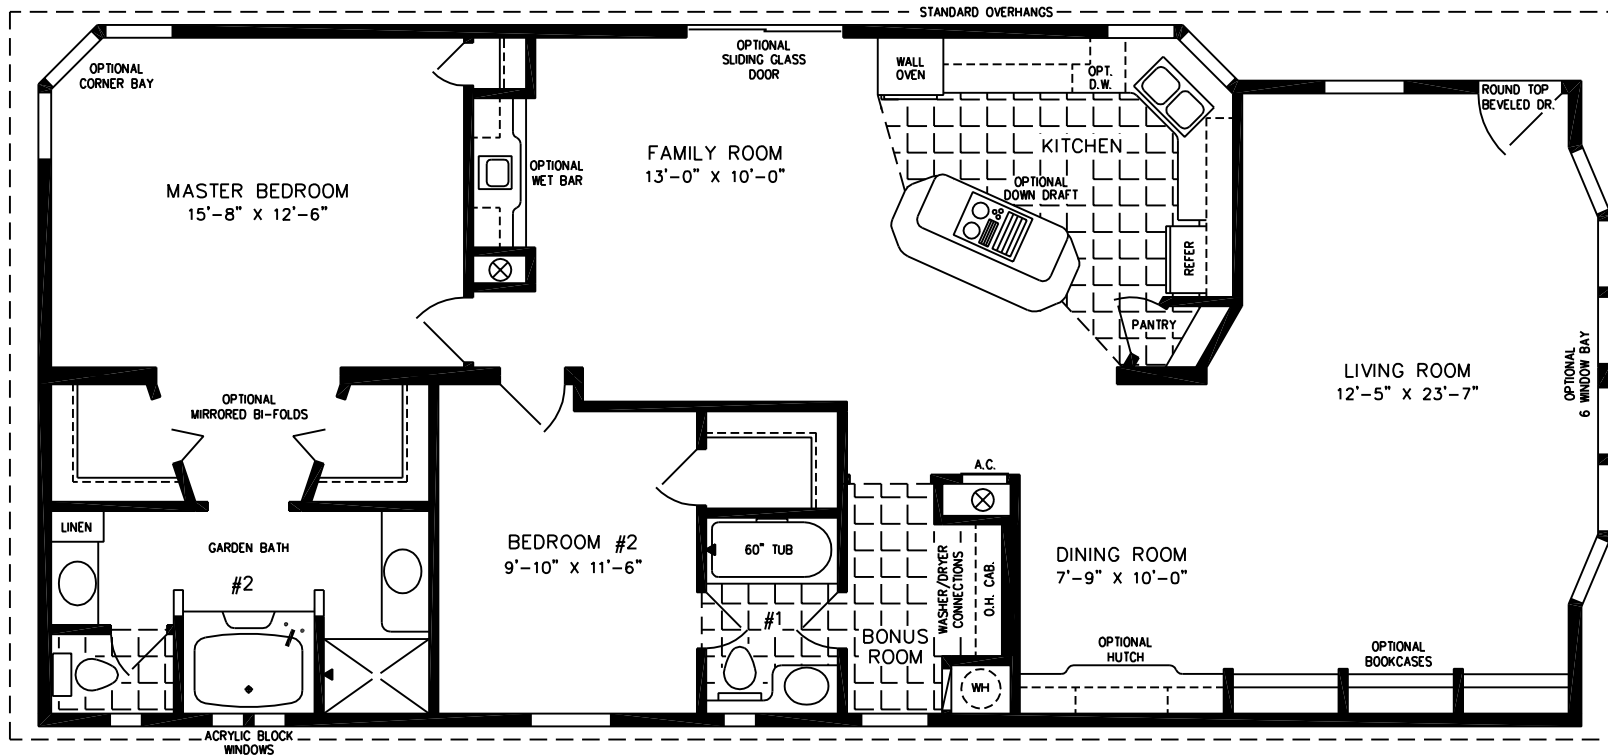

# The Chateau

**28' X 58'-8"**

1,564 SQUARE FEET

**Model CT-1581B**

**2010**

(ALL SIZES ARE APPROX.)  
DESIGNED FOR ZONES II & III

600 Packard Court ■ Safety Harbor, Florida 34695 ■ Telephone (727) 726-1138