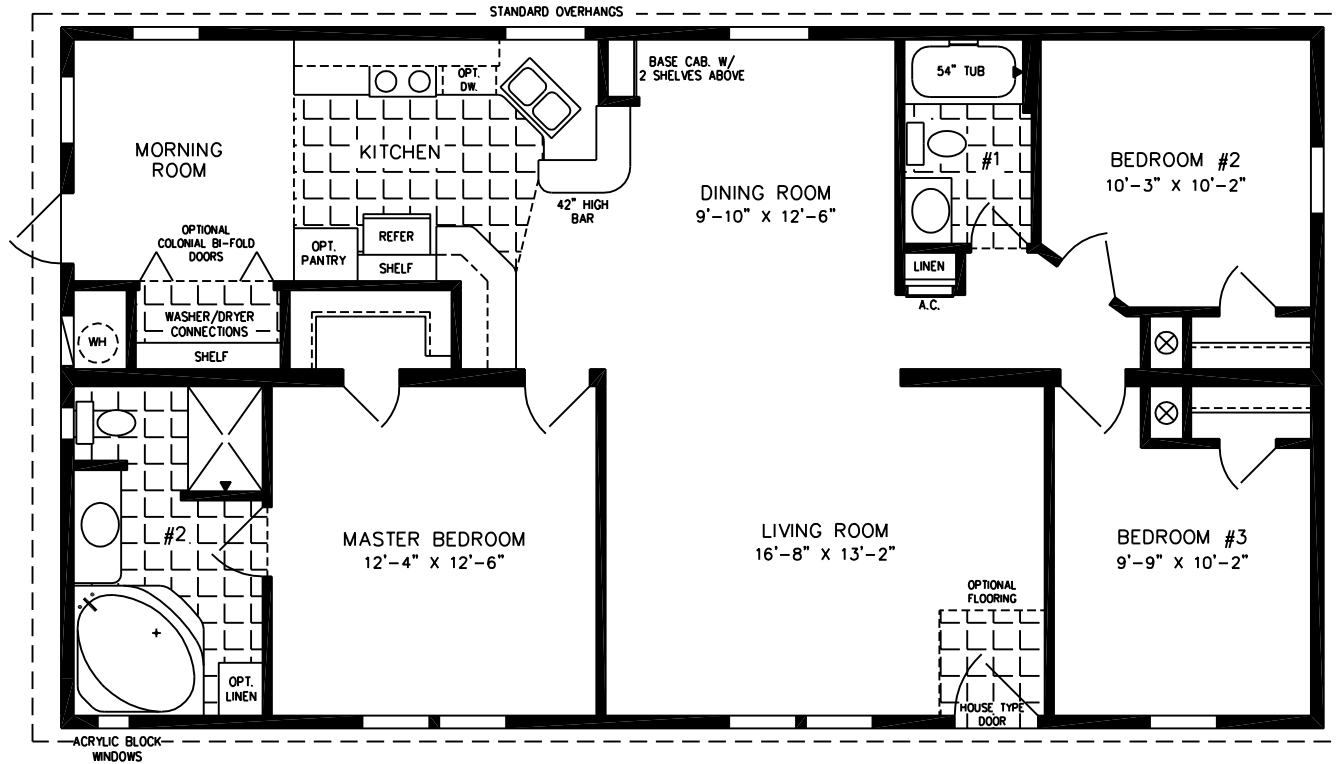

The TNR

28' X 48'
1,280 SQUARE FEET

Model TNR-4485B

2010

(ALL SIZES ARE APPROX.)
DESIGNED FOR ZONES II & III

600 Packard Court ■ Safety Harbor, Florida 34695 ■ Telephone (727) 726-1138