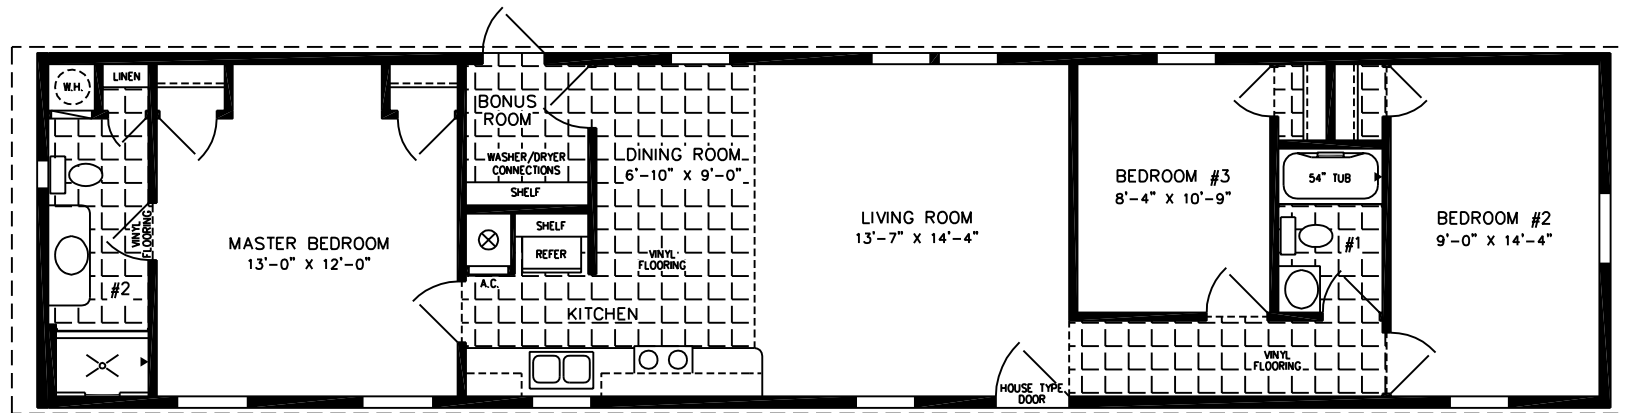

The Imperial

NOTE:

CHECK WITH YOUR SALESPERSON
TO IDENTIFY OPTIONAL ITEMS
THAT ARE ON THIS PRINT.

15'-4" X 68'
1,043 SQUARE FEET

Model ISWW-4683

2010

(ALL SIZES ARE APPROX.)
DESIGNED FOR ZONES II & III

© 06-15-09