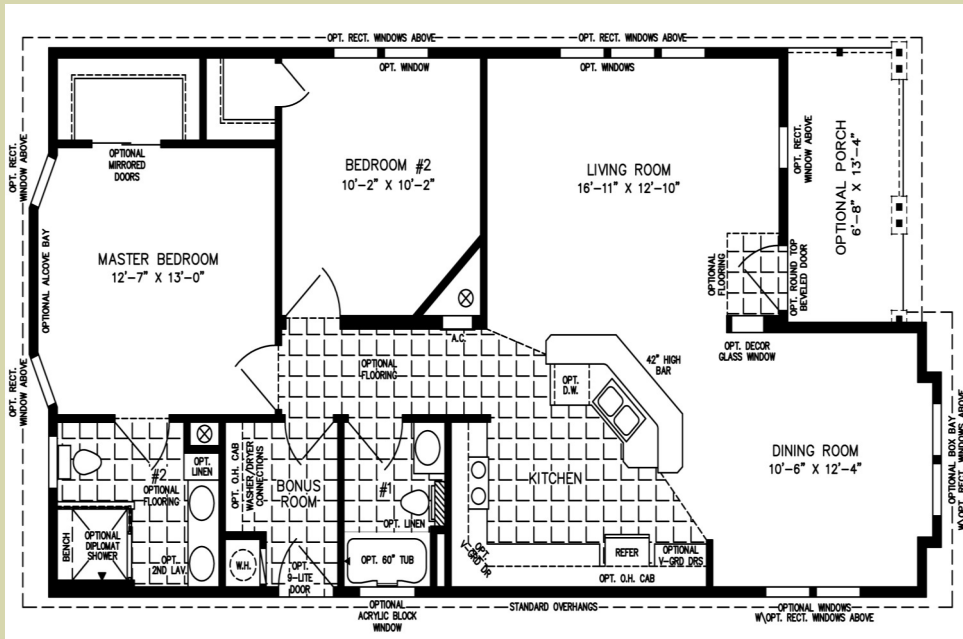

# 6716 Mt. Pleasant

**\$119,900**

Located at 6716 Mt. Pleasant Rd. NE St. Petersburg, FL. 33702, In Beautiful Americana Cove .This is a 1244 s.f. 32'x50'8" Home Featuring 9' Ceilings, Bull nosed Tile Countertops, 18" Ceramic Tile, Crown Molding, 42" Cabinets, Finished Drywall Interior, Thermal Pane Windows, Landscaping and Irrigation Package, 13'x51' Structural Panel Carport w/ decorative concrete finish, site built brick steps, 13x14 Storage w/ Roll Up Door, and much more. Please visit our website to view the virtual tour of this home and of all of our other model homes.

- **2 Bedrooms**
- **2 Bathrooms**
- **1244 sf.**
- **2x8, 2x6, 2x4 Walls all on 16" Centers**
- **5 Year Warranty**
- **Easy Financing Terms**
- **Little or No Down payment**

"YOUR JACOBSEN CONNECTION"