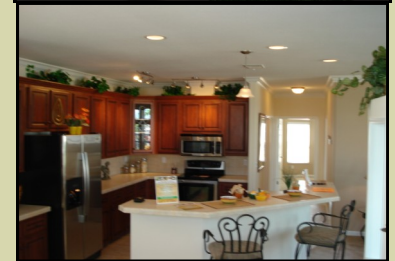

# 6716 Mt. Pleasant

**\$119,900**

Located at 6716 Mt. Pleasant Rd. NE St. Petersburg, FL. 33702, In Beautiful Americana Cove .This is a 1244 s.f. 32'x50'8" Home Featuring 9' Ceilings, Bull nosed Tile Countertops, 18" Ceramic Tile, Crown Molding, 42" Cabinets, Finished Drywall Interior, Thermal Pane Windows, Landscaping and Irrigation Package, 13'x51' Structural Panel Carport w/ decorative concrete finish, site built brick steps, 13x14 Storage w/ Roll Up Door, and much more. Please visit our website to view the virtual tour of this home and of all of our other model homes.